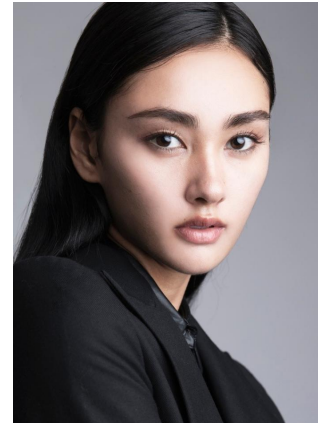

Kiana Treaster

Height : 180 cm / 5'11" | Bust : 86 cm / 34" | Waist : 61 cm / 24" | Hips : 89 cm / 35" | Dress : 32 eu / 2 us | Shoe : 40.5 eu / 9.5 us | Eyes : Brown | Hair : Dark Brown

Kiana Treaster

Height : 180 cm / 5'11" | Bust : 86 cm / 34" | Waist : 61 cm / 24" | Hips : 89 cm / 35" | Dress : 32 eu / 2 us | Shoe : 40.5 eu / 9.5 us | Eyes : Brown | Hair : Dark Brown