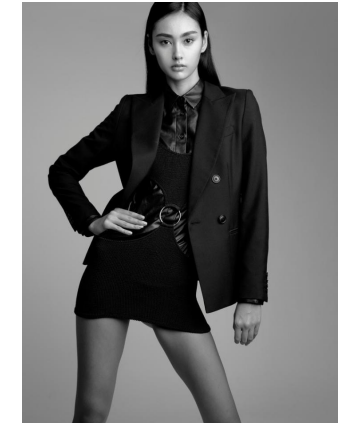

Kiana Treaster

Height : 180 cm / 5'11" | Bust : 86 cm / 34" | Waist : 61 cm / 24" | Hips : 89 cm / 35" | Dress : 32 eu / 2 us | Shoe : 40.5 eu / 9.5 us | Eyes : Brown | Hair : Dark Brown

Kiana Treaster

Height : 180 cm / 5'11" | Bust : 86 cm / 34" | Waist : 61 cm / 24" | Hips : 89 cm / 35" | Dress : 32 eu / 2 us | Shoe : 40.5 eu / 9.5 us | Eyes : Brown | Hair : Dark Brown