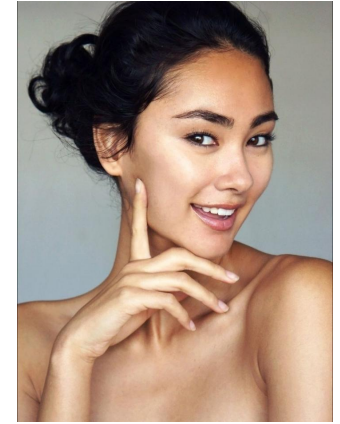

Kiana Treaster

Height : 180 cm / 5'11" | Bust : 86 cm / 34" | Waist : 61 cm / 24" | Hips : 89 cm / 35" | Dress : 32 eu / 2 us | Shoe : 40.5 eu / 9.5 us | Eyes : Brown | Hair : Dark Brown

Kiana Treaster

Height : 180 cm / 5'11" | Bust : 86 cm / 34" | Waist : 61 cm / 24" | Hips : 89 cm / 35" | Dress : 32 eu / 2 us | Shoe : 40.5 eu / 9.5 us | Eyes : Brown | Hair : Dark Brown