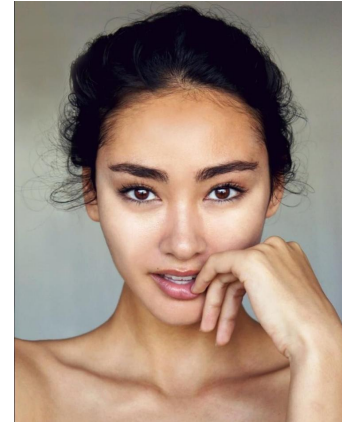

Kiana Treaster

Height : 180 cm / 5'11" | Bust : 86 cm / 34" | Waist : 61 cm / 24" | Hips : 89 cm / 35" | Dress : 32 eu / 2 us | Shoe : 40.5 eu / 9.5 us | Eyes : Brown | Hair : Dark Brown

Kiana Treaster

Height : 180 cm / 5'11" | Bust : 86 cm / 34" | Waist : 61 cm / 24" | Hips : 89 cm / 35" | Dress : 32 eu / 2 us | Shoe : 40.5 eu / 9.5 us | Eyes : Brown | Hair : Dark Brown