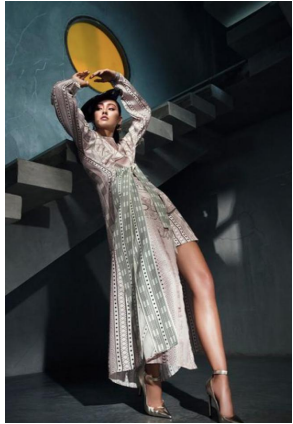

Kiana Treaster

Height : 180 cm / 5'11" | Bust : 86 cm / 34" | Waist : 61 cm / 24" | Hips : 89 cm / 35" | Dress : 32 eu / 2 us | Shoe : 40.5 eu / 9.5 us | Eyes : Brown | Hair : Dark Brown

Kiana Treaster

Height : 180 cm / 5'11" | Bust : 86 cm / 34" | Waist : 61 cm / 24" | Hips : 89 cm / 35" | Dress : 32 eu / 2 us | Shoe : 40.5 eu / 9.5 us | Eyes : Brown | Hair : Dark Brown