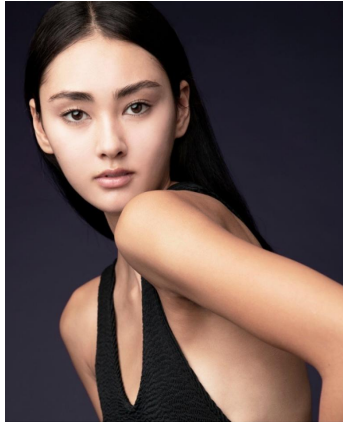

Kiana Treaster

Height : 180 cm / 5'11" | Bust : 86 cm / 34" | Waist : 61 cm / 24" | Hips : 89 cm / 35" | Dress : 32 eu / 2 us | Shoe : 40.5 eu / 9.5 us | Eyes : Brown | Hair : Dark Brown

Kiana Treaster

Height : 180 cm / 5'11" | Bust : 86 cm / 34" | Waist : 61 cm / 24" | Hips : 89 cm / 35" | Dress : 32 eu / 2 us | Shoe : 40.5 eu / 9.5 us | Eyes : Brown | Hair : Dark Brown