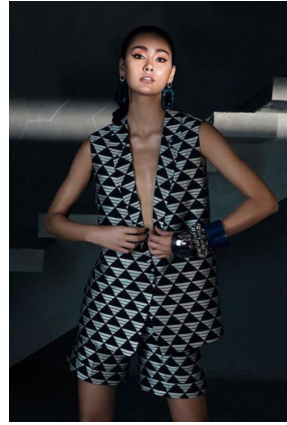

Kiana Treaster

Height : 180 cm / 5'11" | Bust : 86 cm / 34" | Waist : 61 cm / 24" | Hips : 89 cm / 35" | Dress : 32 eu / 2 us | Shoe : 40.5 eu / 9.5 us | Eyes : Brown | Hair : Dark Brown