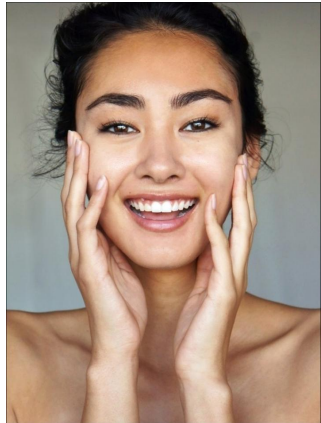

Kiana Treaster

Height : 180 cm / 5'11" | Bust : 86 cm / 34" | Waist : 61 cm / 24" | Hips : 89 cm / 35" | Dress : 32 eu / 2 us | Shoe : 40.5 eu / 9.5 us | Eyes : Brown | Hair : Dark Brown

Kiana Treaster

Height : 180 cm / 5'11" | Bust : 86 cm / 34" | Waist : 61 cm / 24" | Hips : 89 cm / 35" | Dress : 32 eu / 2 us | Shoe : 40.5 eu / 9.5 us | Eyes : Brown | Hair : Dark Brown