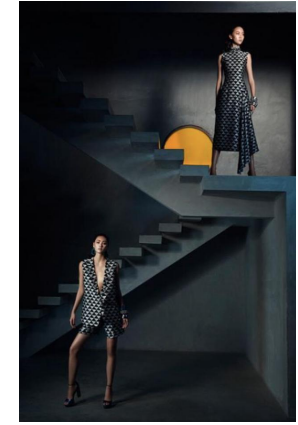

Kiana Treaster

Height : 180 cm / 5'11" | Bust : 86 cm / 34" | Waist : 61 cm / 24" | Hips : 89 cm / 35" | Dress : 32 eu / 2 us | Shoe : 40.5 eu / 9.5 us | Eyes : Brown | Hair : Dark Brown