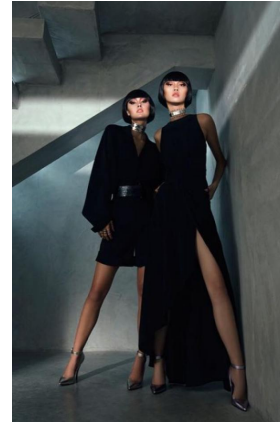

Kiana Treaster

Height : 180 cm / 5'11" | Bust : 86 cm / 34" | Waist : 61 cm / 24" | Hips : 89 cm / 35" | Dress : 32 eu / 2 us | Shoe : 40.5 eu / 9.5 us | Eyes : Brown | Hair : Dark Brown