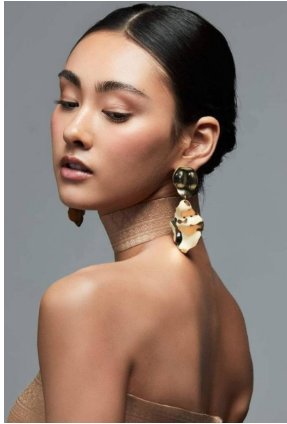

Kiana Treaster

Height : 180 cm / 5'11" | Bust : 86 cm / 34" | Waist : 61 cm / 24" | Hips : 89 cm / 35" | Dress : 32 eu / 2 us | Shoe : 40.5 eu / 9.5 us | Eyes : Brown | Hair : Dark Brown

Kiana Treaster

Height : 180 cm / 5'11" | Bust : 86 cm / 34" | Waist : 61 cm / 24" | Hips : 89 cm / 35" | Dress : 32 eu / 2 us | Shoe : 40.5 eu / 9.5 us | Eyes : Brown | Hair : Dark Brown