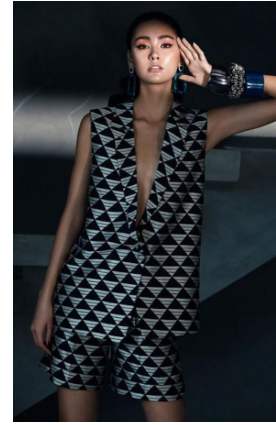

Kiana Treaster

Height : 180 cm / 5'11" | Bust : 86 cm / 34" | Waist : 61 cm / 24" | Hips : 89 cm / 35" | Dress : 32 eu / 2 us | Shoe : 40.5 eu / 9.5 us | Eyes : Brown | Hair : Dark Brown