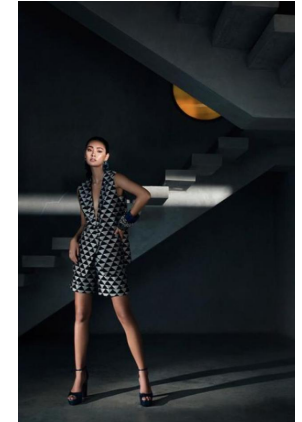

Kiana Treaster

Height : 180 cm / 5'11" | Bust : 86 cm / 34" | Waist : 61 cm / 24" | Hips : 89 cm / 35" | Dress : 32 eu / 2 us | Shoe : 40.5 eu / 9.5 us | Eyes : Brown | Hair : Dark Brown