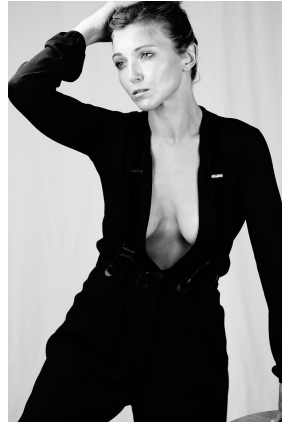

Summer

Height : 188 cm / 6'2" | Bust : 86 cm / 34" | Waist : 62 cm / 24.5" | Hips : 91 cm / 36" | Dress : 34-36 eu / 4-6 us | Shoe : 39.5 eu / 8.5 us | Eyes : Green/Grey | Hair : Light Blonde

Summer

Height : 188 cm / 6'2" | Bust : 86 cm / 34" | Waist : 62 cm / 24.5" | Hips : 91 cm / 36" | Dress : 34-36 eu / 4-6 us | Shoe : 39.5 eu / 8.5 us | Eyes : Green/Grey | Hair : Light Blonde

Summer

Height : 188 cm / 6'2" | Bust : 86 cm / 34" | Waist : 62 cm / 24.5" | Hips : 91 cm / 36" | Dress : 34-36 eu / 4-6 us | Shoe : 39.5 eu / 8.5 us | Eyes : Green/Grey | Hair : Light Blonde