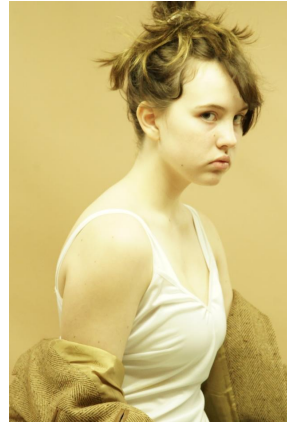

Voletta

Height : 173 cm / 5'8" | Bust : 86 cm / 34" | Waist : 67 cm / 26.5" | Hips : 93 cm / 36.5" | Dress : 36-38 eu / 6-8 us | Shoe : 40 eu / 9 us | Eyes : Light Brown | Hair : Chestnut

Voletta

Height : 173 cm / 5'8" | Bust : 86 cm / 34" | Waist : 67 cm / 26.5" | Hips : 93 cm / 36.5" | Dress : 36-38 eu / 6-8 us | Shoe : 40 eu / 9 us | Eyes : Light Brown | Hair : Chestnut

Voletta

Height : 173 cm / 5'8" | Bust : 86 cm / 34" | Waist : 67 cm / 26.5" | Hips : 93 cm / 36.5" | Dress : 36-38 eu / 6-8 us | Shoe : 40 eu / 9 us | Eyes : Light Brown | Hair : Chestnut