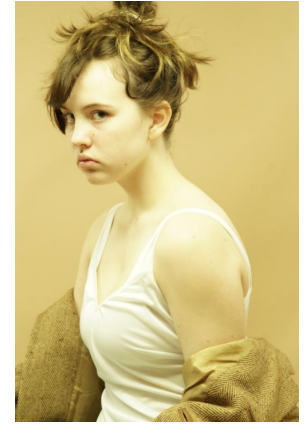

Voletta

Height : 173 cm / 5'8" | Bust : 86 cm / 34" | Waist : 67 cm / 26.5" | Hips : 93 cm / 36.5" | Dress : 36-38 eu / 6-8 us | Shoe : 40 eu / 9 us | Eyes : Light Brown | Hair : Chestnut

Voletta

Height : 173 cm / 5'8" | Bust : 86 cm / 34" | Waist : 67 cm / 26.5" | Hips : 93 cm / 36.5" | Dress : 36-38 eu / 6-8 us | Shoe : 40 eu / 9 us | Eyes : Light Brown | Hair : Chestnut

Voletta

Height : 173 cm / 5'8" | Bust : 86 cm / 34" | Waist : 67 cm / 26.5" | Hips : 93 cm / 36.5" | Dress : 36-38 eu / 6-8 us | Shoe : 40 eu / 9 us | Eyes : Light Brown | Hair : Chestnut