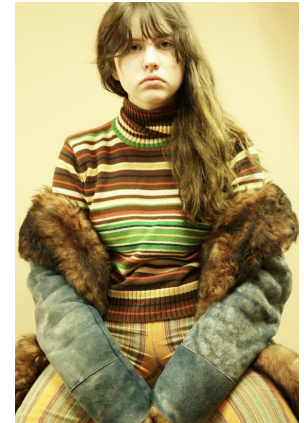

Voletta

Height : 173 cm / 5'8" | Bust : 86 cm / 34" | Waist : 67 cm / 26.5" | Hips : 93 cm / 36.5" | Dress : 36-38 eu / 6-8 us | Shoe : 40 eu / 9 us | Eyes : Light Brown | Hair : Chestnut

Voletta

Height : 173 cm / 5'8" | Bust : 86 cm / 34" | Waist : 67 cm / 26.5" | Hips : 93 cm / 36.5" | Dress : 36-38 eu / 6-8 us | Shoe : 40 eu / 9 us | Eyes : Light Brown | Hair : Chestnut

Voletta

Height : 173 cm / 5'8" | Bust : 86 cm / 34" | Waist : 67 cm / 26.5" | Hips : 93 cm / 36.5" | Dress : 36-38 eu / 6-8 us | Shoe : 40 eu / 9 us | Eyes : Light Brown | Hair : Chestnut