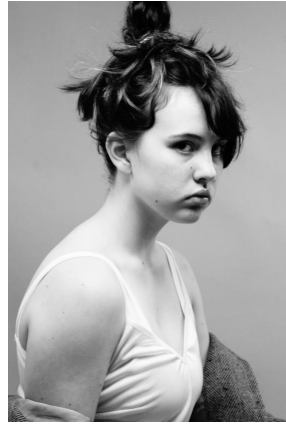

Voletta

Height : 173 cm / 5'8" | Bust : 86 cm / 34" | Waist : 67 cm / 26.5" | Hips : 93 cm / 36.5" | Dress : 36-38 eu / 6-8 us | Shoe : 40 eu / 9 us | Eyes : Light Brown | Hair : Chestnut

Voletta

Height : 173 cm / 5'8" | Bust : 86 cm / 34" | Waist : 67 cm / 26.5" | Hips : 93 cm / 36.5" | Dress : 36-38 eu / 6-8 us | Shoe : 40 eu / 9 us | Eyes : Light Brown | Hair : Chestnut

Voletta

Height : 173 cm / 5'8" | Bust : 86 cm / 34" | Waist : 67 cm / 26.5" | Hips : 93 cm / 36.5" | Dress : 36-38 eu / 6-8 us | Shoe : 40 eu / 9 us | Eyes : Light Brown | Hair : Chestnut