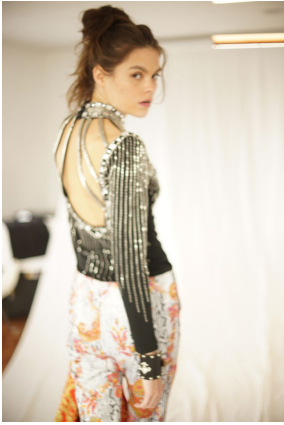

Lucy Shamblin

Height : 178 cm / 5'10" | Bust : 81 cm / 32" | Waist : 61 cm / 24" | Hips : 90 cm / 35.5" | Dress : 32-34 eu / 2-4 us | Shoe : 39.5 eu / 8.5 us | Eyes : Brown | Hair : Brown

Lucy Shamblin

Height : 178 cm / 5'10" | Bust : 81 cm / 32" | Waist : 61 cm / 24" | Hips : 90 cm / 35.5" | Dress : 32-34 eu / 2-4 us | Shoe : 39.5 eu / 8.5 us | Eyes : Brown | Hair : Brown

Lucy Shamblin

Height : 178 cm / 5'10" | Bust : 81 cm / 32" | Waist : 61 cm / 24" | Hips : 90 cm / 35.5" | Dress : 32-34 eu / 2-4 us | Shoe : 39.5 eu / 8.5 us | Eyes : Brown | Hair : Brown