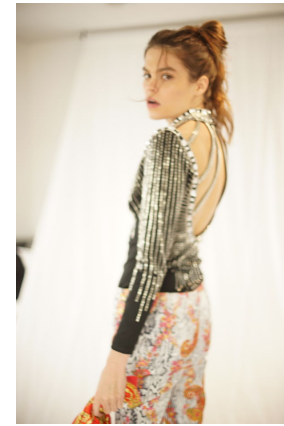

Lucy Shamblin

Height : 178 cm / 5'10" | Bust : 81 cm / 32" | Waist : 61 cm / 24" | Hips : 90 cm / 35.5" | Dress : 32-34 eu / 2-4 us | Shoe : 39.5 eu / 8.5 us | Eyes : Brown | Hair : Brown

Lucy Shamblin

Height : 178 cm / 5'10" | Bust : 81 cm / 32" | Waist : 61 cm / 24" | Hips : 90 cm / 35.5" | Dress : 32-34 eu / 2-4 us | Shoe : 39.5 eu / 8.5 us | Eyes : Brown | Hair : Brown

Lucy Shamblin

Height : 178 cm / 5'10" | Bust : 81 cm / 32" | Waist : 61 cm / 24" | Hips : 90 cm / 35.5" | Dress : 32-34 eu / 2-4 us | Shoe : 39.5 eu / 8.5 us | Eyes : Brown | Hair : Brown