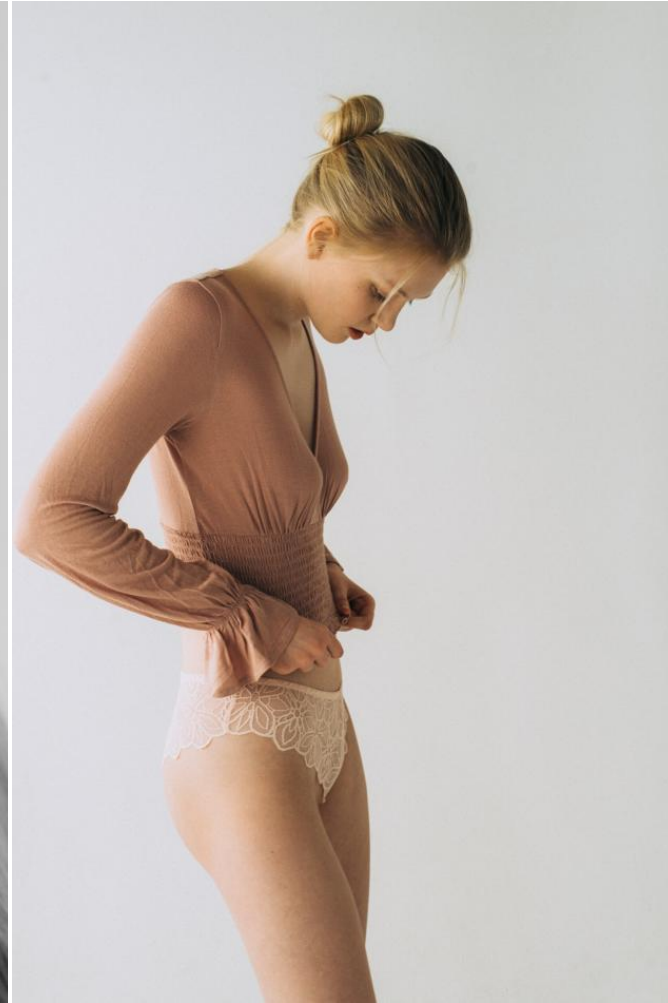

Sydney Black

Height : 178 cm / 5'10" | Bust : 86 cm / 34" | Waist : 61 cm / 24" | Hips : 86 cm / 34" | Dress : 32-34 eu / 2-4 us | Shoe : 39.5 eu / 8.5 us | Eyes : Blue | Hair : Light Blonde

Sydney Black

Height : 178 cm / 5'10" | Bust : 86 cm / 34" | Waist : 61 cm / 24" | Hips : 86 cm / 34" | Dress : 32-34 eu / 2-4 us | Shoe : 39.5 eu / 8.5 us | Eyes : Blue | Hair : Light Blonde

Sydney Black

Height : 178 cm / 5'10" | Bust : 86 cm / 34" | Waist : 61 cm / 24" | Hips : 86 cm / 34" | Dress : 32-34 eu / 2-4 us | Shoe : 39.5 eu / 8.5 us | Eyes : Blue | Hair : Light Blonde